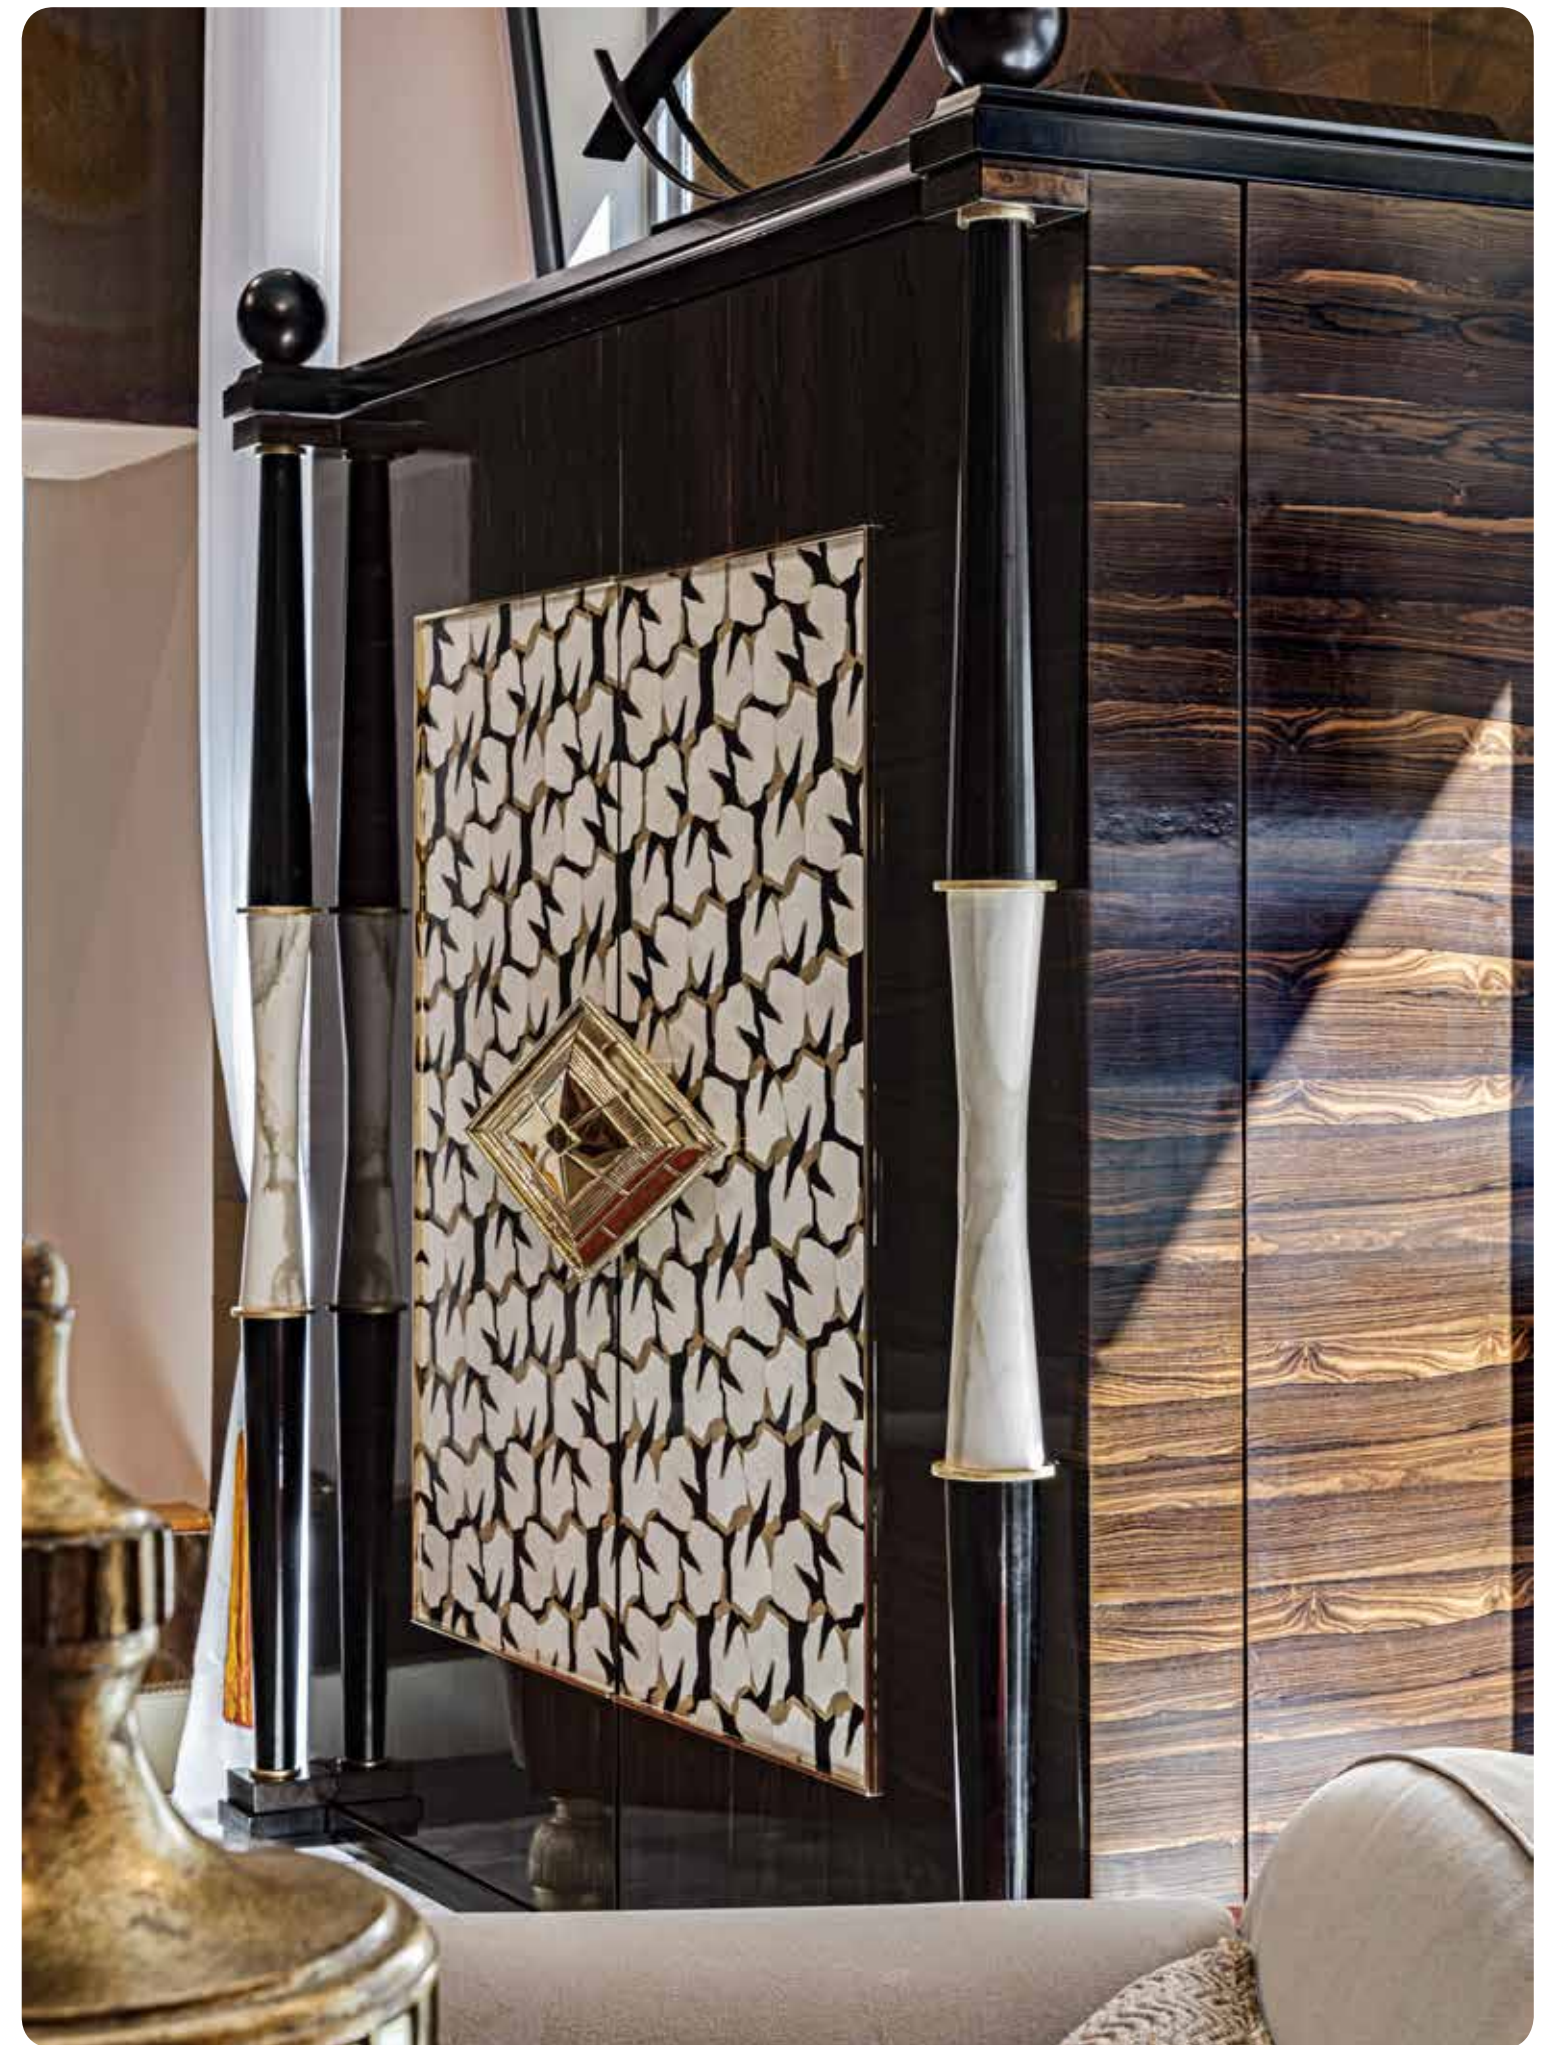

Bar cabinet in ziricote wood
with blanched maple and brass inlays.
Marble columns and brass details.